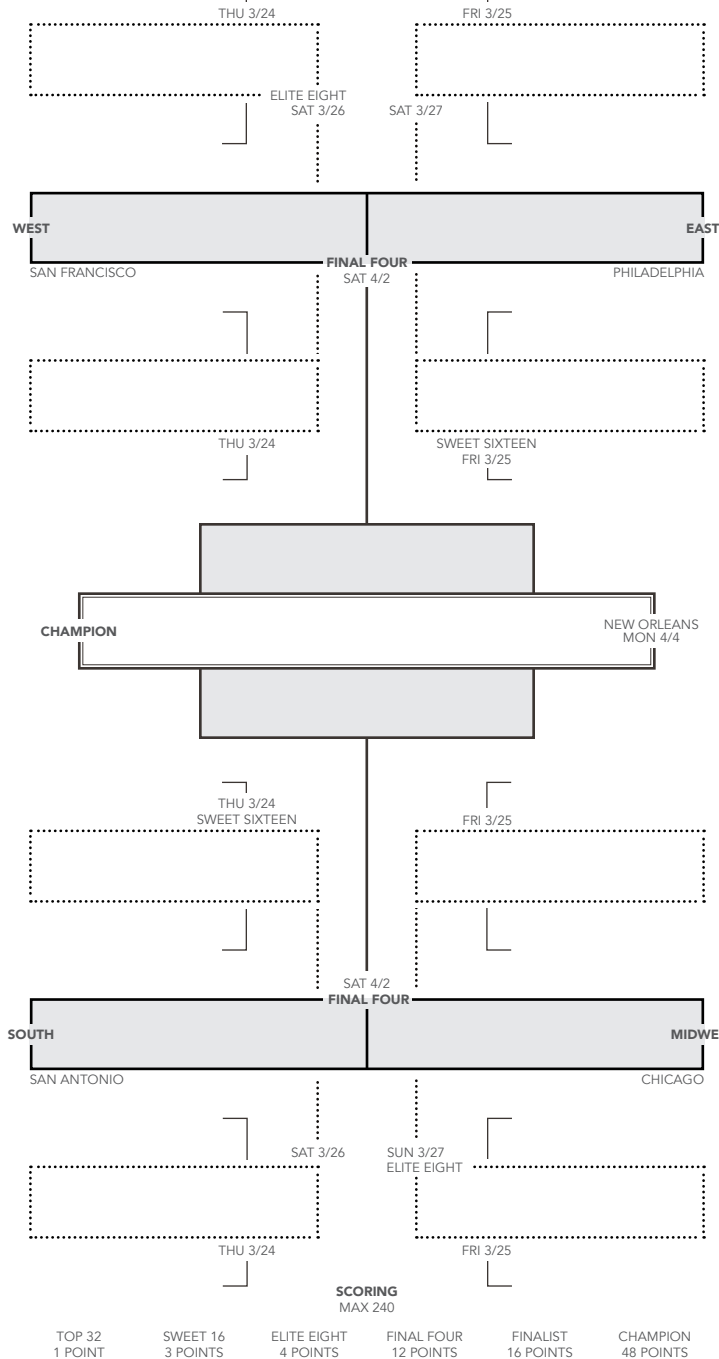

GONZAGA (26-3) _____ 1
GEORGIA STATE (18-10) _____ 16
PORTLAND · THU / SAT
BOISE STATE (27-2) _____ 8
MEMPHIS (21-10) _____ 9

CONNECTICUT (23-9) _____ 5
NEW MEXICO STATE (26-6) _____ 12
BUFFALO · THU / SAT
ARKANSAS (25-8) _____ 4
VERMONT (28-5) _____ 13

ALABAMA (19-13) _____ 6
RUTGERS (18-13) _____ 11
WED 3/16
NOTRE DAME (22-10) _____ 11
SAN DIEGO · FRI / SUN
TEXAS TECH (25-9) _____ 3
MONTANA STATE (27-7) _____ 14

MICHIGAN STATE (22-12) _____ 7
DAVIDSON (27-6) _____ 10
GREENVILLE · FRI / SUN
DUKE (28-6) _____ 2
CAL ST. FULLERTON (21-10) _____ 15

FIRST FOUR MARCH 15-16 DAYTON
ROUND 1+2 MARCH 17-20 8 SITES
REGIONAL MARCH 24-27 4 SITES
FINAL FOUR APRIL 2 + 4 NEW ORLEANS

ARIZONA (31-3) _____ 1
WRIGHT STATE (21-13) _____ 16
WED 3/16
BRYANT (22-9) _____ 16
SAN DIEGO · FRI / SUN
SETON HALL (21-10) _____ 8
TEXAS CHRISTIAN (20-12) _____ 9

HOUSTON (29-5) _____ 5
AL BIRMINGHAM (27-7) _____ 12
PITTSBURGH · FRI / SUN
ILLINOIS (22-9) _____ 4
CHATTANOOGA (27-7) _____ 13

COLORADO STATE (25-5) _____ 6
MICHIGAN (17-14) _____ 11
INDIANAPOLIS · THU / SAT
TENNESSEE (26-7) _____ 3
LONGWOOD (26-6) _____ 14

OHIO STATE (19-11) _____ 7
LOYOLA CHICAGO (25-7) _____ 10
PITTSBURGH · FRI / SUN
VILLANOVA (26-7) _____ 2
DELAWARE (22-12) _____ 15

**NCAA BASKETBALL
MEN'S DIVISION 1 TOURNAMENT
MARCH / APRIL 2022**

DESIGNED BY
ROBERT BEETS

1 _____ (26-6) **BAYLOR**
16 _____ (24-6) **NORFOLK STATE**
THU / SAT · FORT WORTH
8 _____ (24-9) **NORTH CAROLINA**
9 _____ (19-12) **MARQUETTE**

5 _____ (25-7) **SAINT MARY'S**
12 _____ TUE 3/15 (25-8) **WYOMING**
(20-13) **INDIANA**
THU / SAT · PORTLAND
4 _____ (25-7) **UCLA**
13 _____ (24-9) **AKRON**

6 _____ (21-11) **TEXAS**
11 _____ (23-12) **VIRGINIA TECH**
FRI / SUN · MILWAUKEE
3 _____ (27-2) **PURDUE**
14 _____ (19-11) **YALE**

7 _____ (30-2) **MURRAY STATE**
10 _____ (24-9) **SAN FRANCISCO**
THU / SAT · INDIANAPOLIS
2 _____ (26-7) **KENTUCKY**
15 _____ (19-11) **SAINT PETER'S**

FIRST FOUR TRU-TV
ROUND 1+2 TBS CBS
TNT TRU-TV
REGIONAL TBS CBS
FINAL FOUR TBS

1 _____ (28-6) **KANSAS**
16 _____ TUE 3/15 (18-12) **TEXAS SOUTHERN**
(23-11) **TEXAS A&M CC**
THU / SAT · FORT WORTH
8 _____ (23-8) **SAN DIEGO STATE**
9 _____ (22-11) **CREIGHTON**

5 _____ (26-9) **IOWA**
12 _____ (23-12) **RICHMOND**
THU / SAT · BUFFALO
4 _____ (25-5) **PROVIDENCE**
13 (30-4) **SOUTH DAKOTA STATE**

6 _____ (22-11) **LOUISIANA STATE**
11 _____ (20-12) **IOWA STATE**
FRI / SUN · MILWAUKEE
3 _____ (24-7) **WISCONSIN**
14 _____ (23-11) **COLGATE**

7 _____ (26-7) **USC**
10 _____ (23-10) **MIAMI**
FRI / SUN · GREENVILLE
2 _____ (27-5) **AUBURN**
15 (21-10) **JACKSONVILLE STATE**